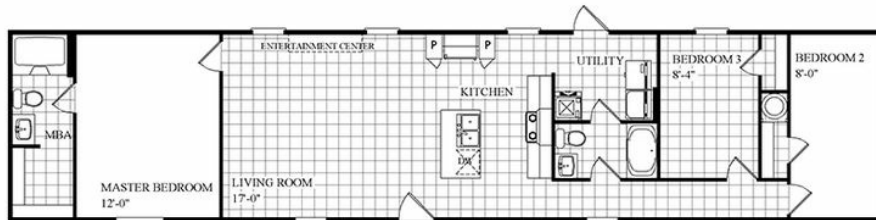

THE BREEZE HD

THE BREEZE HD Model number: 45HOU16723BH18

3 beds • 2 baths • 1152 sq.ft. • 16' width • 72' depth

Our home building facilities invest in continuous product and process improvements. Plans, dimensions, features, materials, specifications and availability are subject to change without notice or obligation. Renderings and floor plans are representative likenesses of our homes and may differ from the actual homes. We invite you to tour a Home Center near you and inspect the highest value in quality housing available or call (979) 778-4104 to speak with a Home Consultant. Copyright 2017, CMH. All rights reserved.