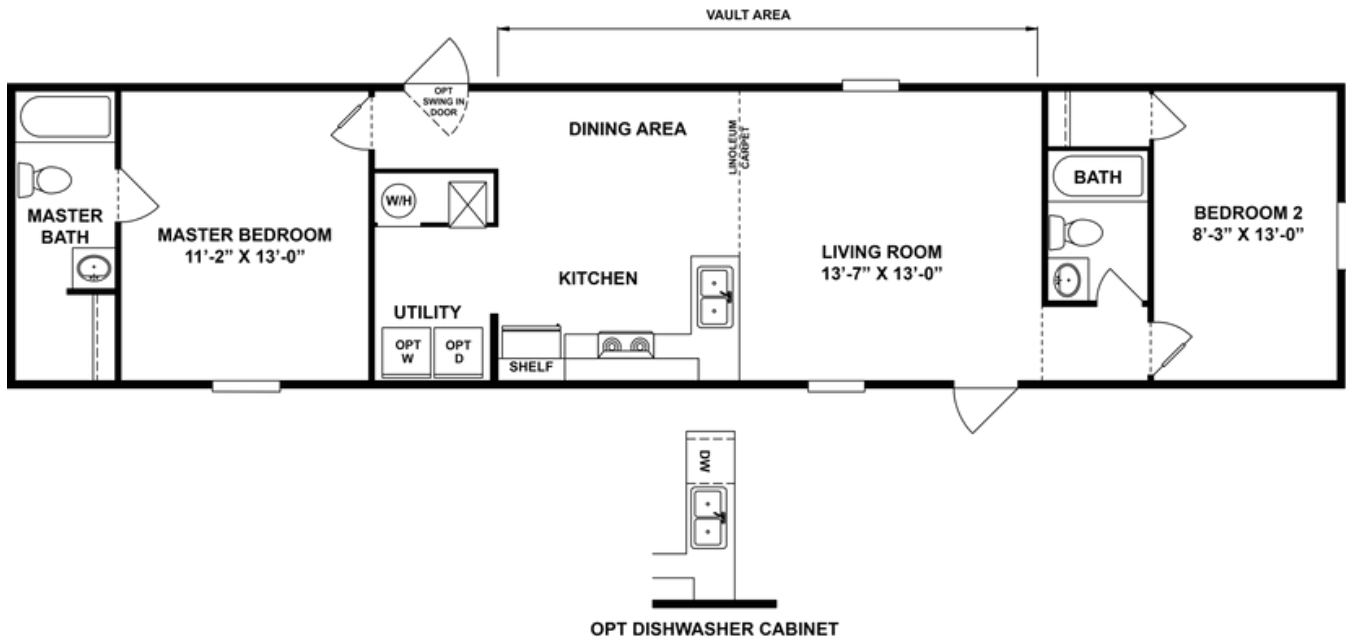

DELIGHT Model number: 97TRU14602AH18

2 beds • 2 baths • 840 sq.ft. • 14' width • 60' depth

Our home building facilities invest in continuous product and process improvements. Plans, dimensions, features, materials, specifications and availability are subject to change without notice or obligation. Renderings and floor plans are representative likenesses of our homes and may differ from the actual homes. We invite you to tour a Home Center near you and inspect the highest value in quality housing available or call (979) 778-4104 to speak with a Home Consultant. Copyright 2017, CMH. All rights reserved.